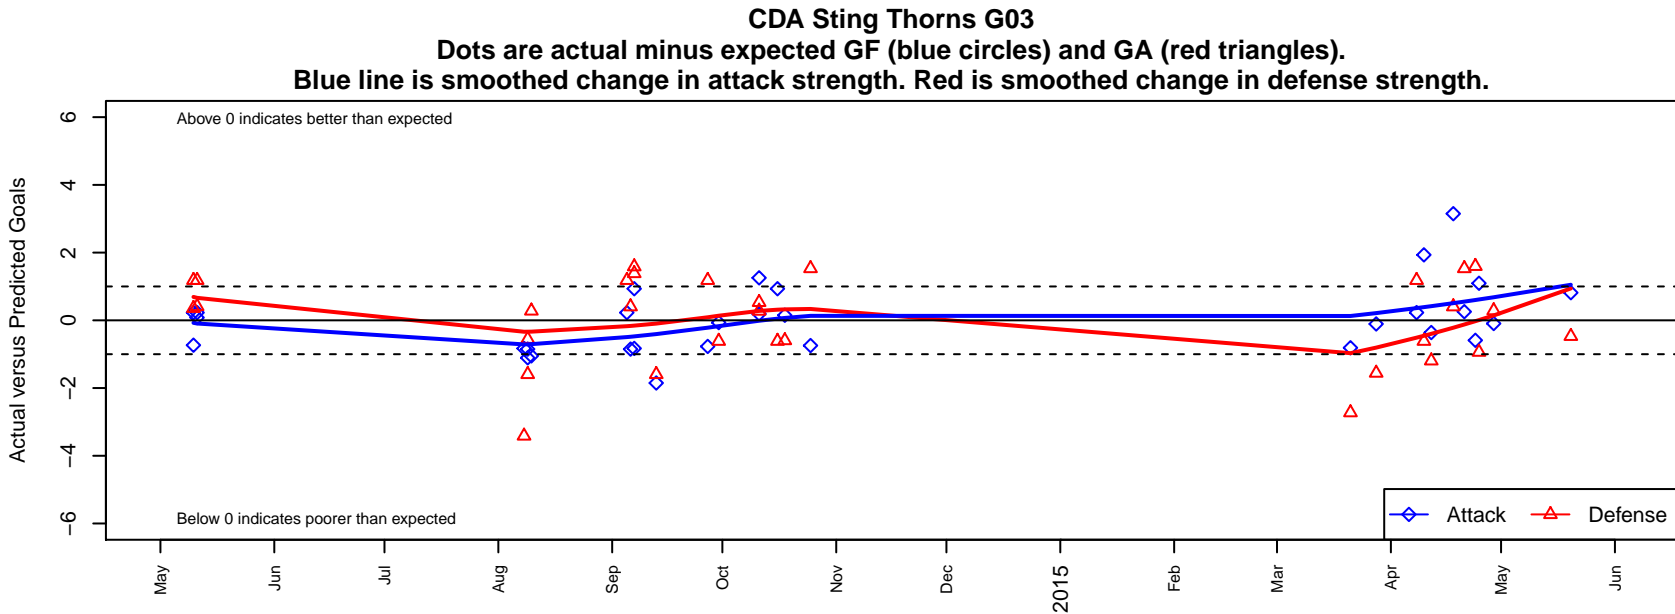

CDA Sting Thorns G03

Coeur d'Alene Sting SC
 Coeur d'Alene, ID
 G03 total strength=443
 attack=0.32 defense=0.26
 fall league = NWL Group A U11
 spr league = Spr NWL Group A U11
 notes= Lucky 2014

alt names used:
 Sting U10G – Thorns
 STING PREMIER STING GIRLS 03–04 THORI
 GU11 STING THORNS
 CDA Sting – Thorns
 CDA STING GIRLS 03–04 THORNS
 STING PREMIER SC STING GIRLS 03–04 TH

Venues played:
 2014 HotShot U10
 2014 Les Schwab NW Cup GU11 Gold / Silver
 2014 Pend Oreille Cup GU11 Gold
 2014 NWL Group A U11
 2014 Spr NWL Group A U11
 2014 WA Cup GU11 Gold/Platinum U11

**attack and defense variance (black dot)
relative to other teams
and top 10 in region**