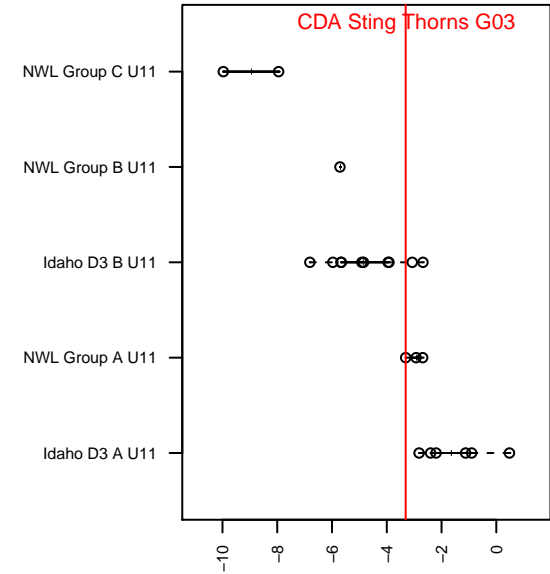

**attack and defense rating
relative to others at age
and all opponents in last 13 months**