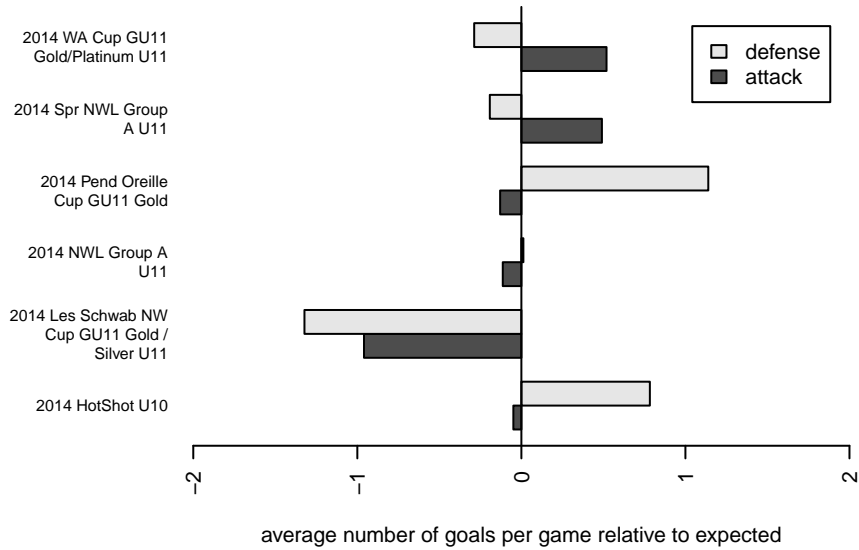

Performance relative to 13 month average